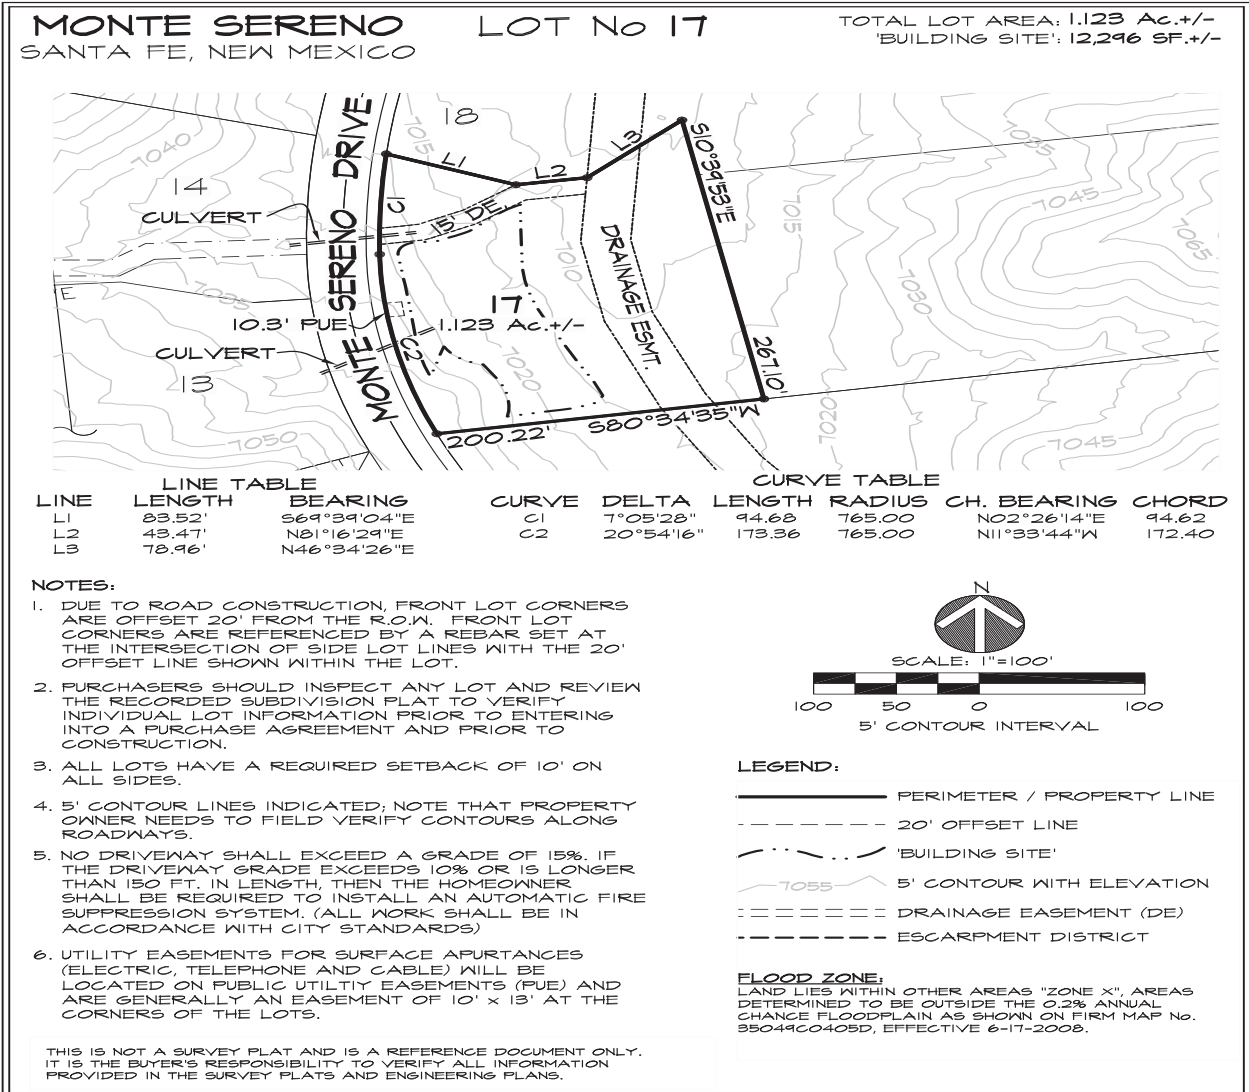

# 3091 Monte Sereno, Lot 17

\$149,000

Knowing Santa Fe

## Incredible View Lot

This is an incredible lot! Nothing between you and the Sangre's except huge views and a low ridge in the foreground! Rare opportunity to own a home site in Monte Sereno with great views of the Sangre de Cristo mountains on an easy-to-build walkout design, with a pre-approved set of house plans, or choose your own architect and builder and design your dream home. We have a home all designed and ready to build - and those plans are included in the price. The views of the Ski Basin and Baldy are unobstructed with no Monte Sereno homes ever being built in the site lines and will feature mountain views from every room.

### property summary

acreage	1.123 acres
electric	public
sewage	city
water supply	city
taxes	\$3,727.42 in 2024
hoa fees	\$1,850/annually
mls number	202405115

**Sotheby's**  
INTERNATIONAL REALTY

No representations or warranties either express or implied are made as to the accuracy of the information herein or with respect to the usability, feasibility or condition of the property. Subject to change, sale or withdrawal without prior notice of any kind.